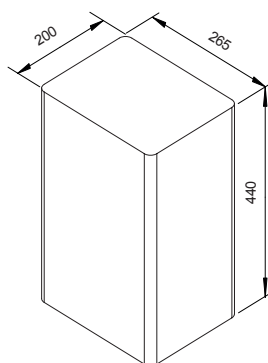

2 KIT FRESH NEW

Kit installazione per Aquapura Fresh composto da:

- 1 bombola CO₂ da 600g
- Raccordi

€ 220,00

KITFRESH

Si consiglia l'installazione del Kit Aquapura **SXKITACQUA** per il filtraggio dell'acqua.