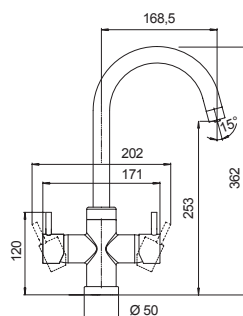

3 **KIT AQUAPURA NEW**

Microfiltro AQUAPURA 2 + kit installazione 2

€ 255,00

SXKITACQUA

4 **AQUAPURA 5 VIE NEW**

Miscelatore 5 vie a doppio comando per acqua filtrata naturale ambiente, naturale fredda e/o frizzante fredda.

- SCHOCK Saving apertura 90°
- Rotazione canna 180°
- Flex allacciamento 35 cm
- Flex acqua filtrata 50 cm
- Cartuccia ø 35 mm

€ 640,00

CROMATO
SXPUR580

€ 695,00

NERO OPACO
SXPUR5BK

OPTIONAL € 50,00

filtri acqua
SF100

4 **AQUAPURA 4 VIE**

Miscelatore 4 vie a doppio comando per acqua filtrata naturale e/o frizzante fredda.

- SCHOCK Saving apertura 90°
- Rotazione canna 180°
- Flex allacciamento 35 cm
- Flex acqua filtrata 50 cm
- Cartuccia ø 35 mm

€ 597,00

CROMATO
SXPUR480

€ 641,00

NERO OPACO
SXPUR4BK

OPTIONAL € 50,00

filtri acqua
SF100