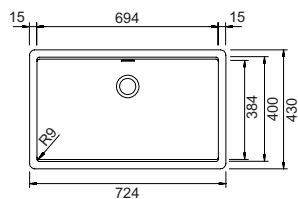

BROOKLYN N100XLU

€ 530,00

CRISTALITE®

Base **800**
 Misura **724x430**
 Vasca **694x400x200**
 Foro sottotop **693x399 R9**

- BIANCO ASSOLUTO**
BYKN100XLU01
- NERO ASSOLUTO**
BYKN100XLU13
- NEW ALUMINA**
BYKN100XLU16
- GRIGIO TORTORA**
BYKN100XLU42
- ASPHALT**
BYKN100XLU43