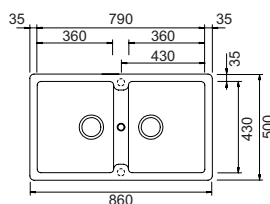

CRISTADUR®

Base **900**
Misura **860x500**
Vasca **2x 360x430x200**
Foro incasso **840x480**

- **NERO PURO**
  TOLN200A84
- **BRONZE**
  TOLN200A87
- **SILVERSTONE**
  TOLN200A91
- **BIANCO PURO**
  TOLN200A99