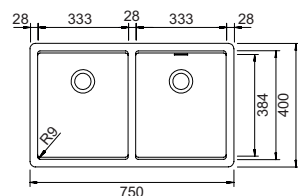

CRISTALITE®

Base **800**
Misura **756x456**
Vasca **2x 333x400x200**
Foro incasso **736x442**