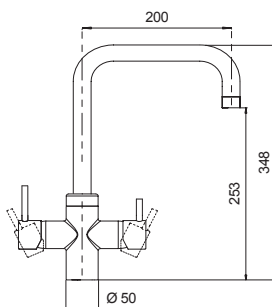

4 **AQUAPURA 4 VIE**

Miscelatore 4 vie a doppio comando per acqua filtrata naturale e/o frizzante fredda.

- SCHOCK Saving apertura 90°
- Rotazione canna 180°
- Flex allacciamento 35 cm
- Flex acqua filtrata 50 cm
- Cartuccia ø 35 mm

€ 597,00

CROMATO
SXPUR480

€ 641,00

NERO OPACO
SXPUR4BK

OPTIONAL € 50,00

filtri acqua
SF100