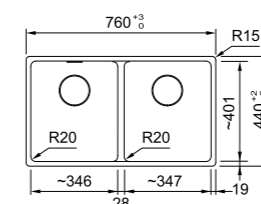

Modello
MRG 620-35-35
€ 515,00

Bianco 114.0661.686	Alluminio 114.0661.685
Sahara 114.0661.687	Oyster 114.0661.688
Avena 114.0661.689	Stone Grey 114.0661.684
	Grigio Ardesia 114.0714.185
	Nero 114.0661.683
	Black Matt 114.0661.682