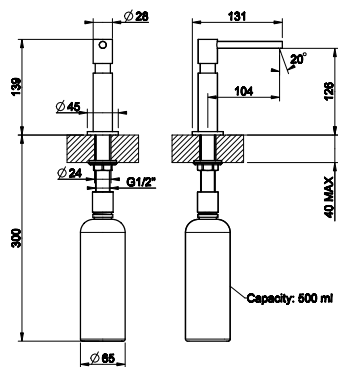

29651

Dispenser sapone da banco con carica dall'alto.
Soap dispenser, charged by high.
Distributeur de savon liquide.
Spülmitteldispenser.

Ø25mm

031	Chrome	177 €
149	Finox Br. Nickel	239 €
299	Matte Black	239 €
706	Black Metal PVD	282 €
707	Black Metal Br. PVD	309 €
030	Copper PVD	282 €
708	Copper Br. PVD	309 €
727	Brass Br. PVD	309 €
726	Warm Bronze Br. PVD	309 €
246	Gold PVD	309 €
716	Gold Br. PVD	309 €
720	Nickel PVD	282 €
761	Coffee Bronze Br. PVD	340 €