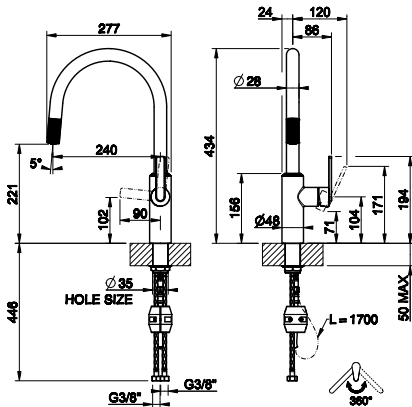

60942

Miscelatore lavello monocomando girevole con doccetta estraibile mono-getto.

Single-lever sink mixer with pull-out single-jet handshower.

Mitigeur monocommande avec douchette extractible mono-jet.

Einhebelmischer mit Schwenkarm

Auszugsbrause mit 1 Strahlfunktion.

031	Chrome	469 €
149	Finox Br. Nickel	633 €
299	Matte Black	633 €
708	Copper Br. PVD	882 €
707	Black Metal Br. PVD	882 €
726	Warm Bronze Br. PVD	882 €
727	Brass Br. PVD	882 €
761	Coffee Bronze Br. PVD	929 €